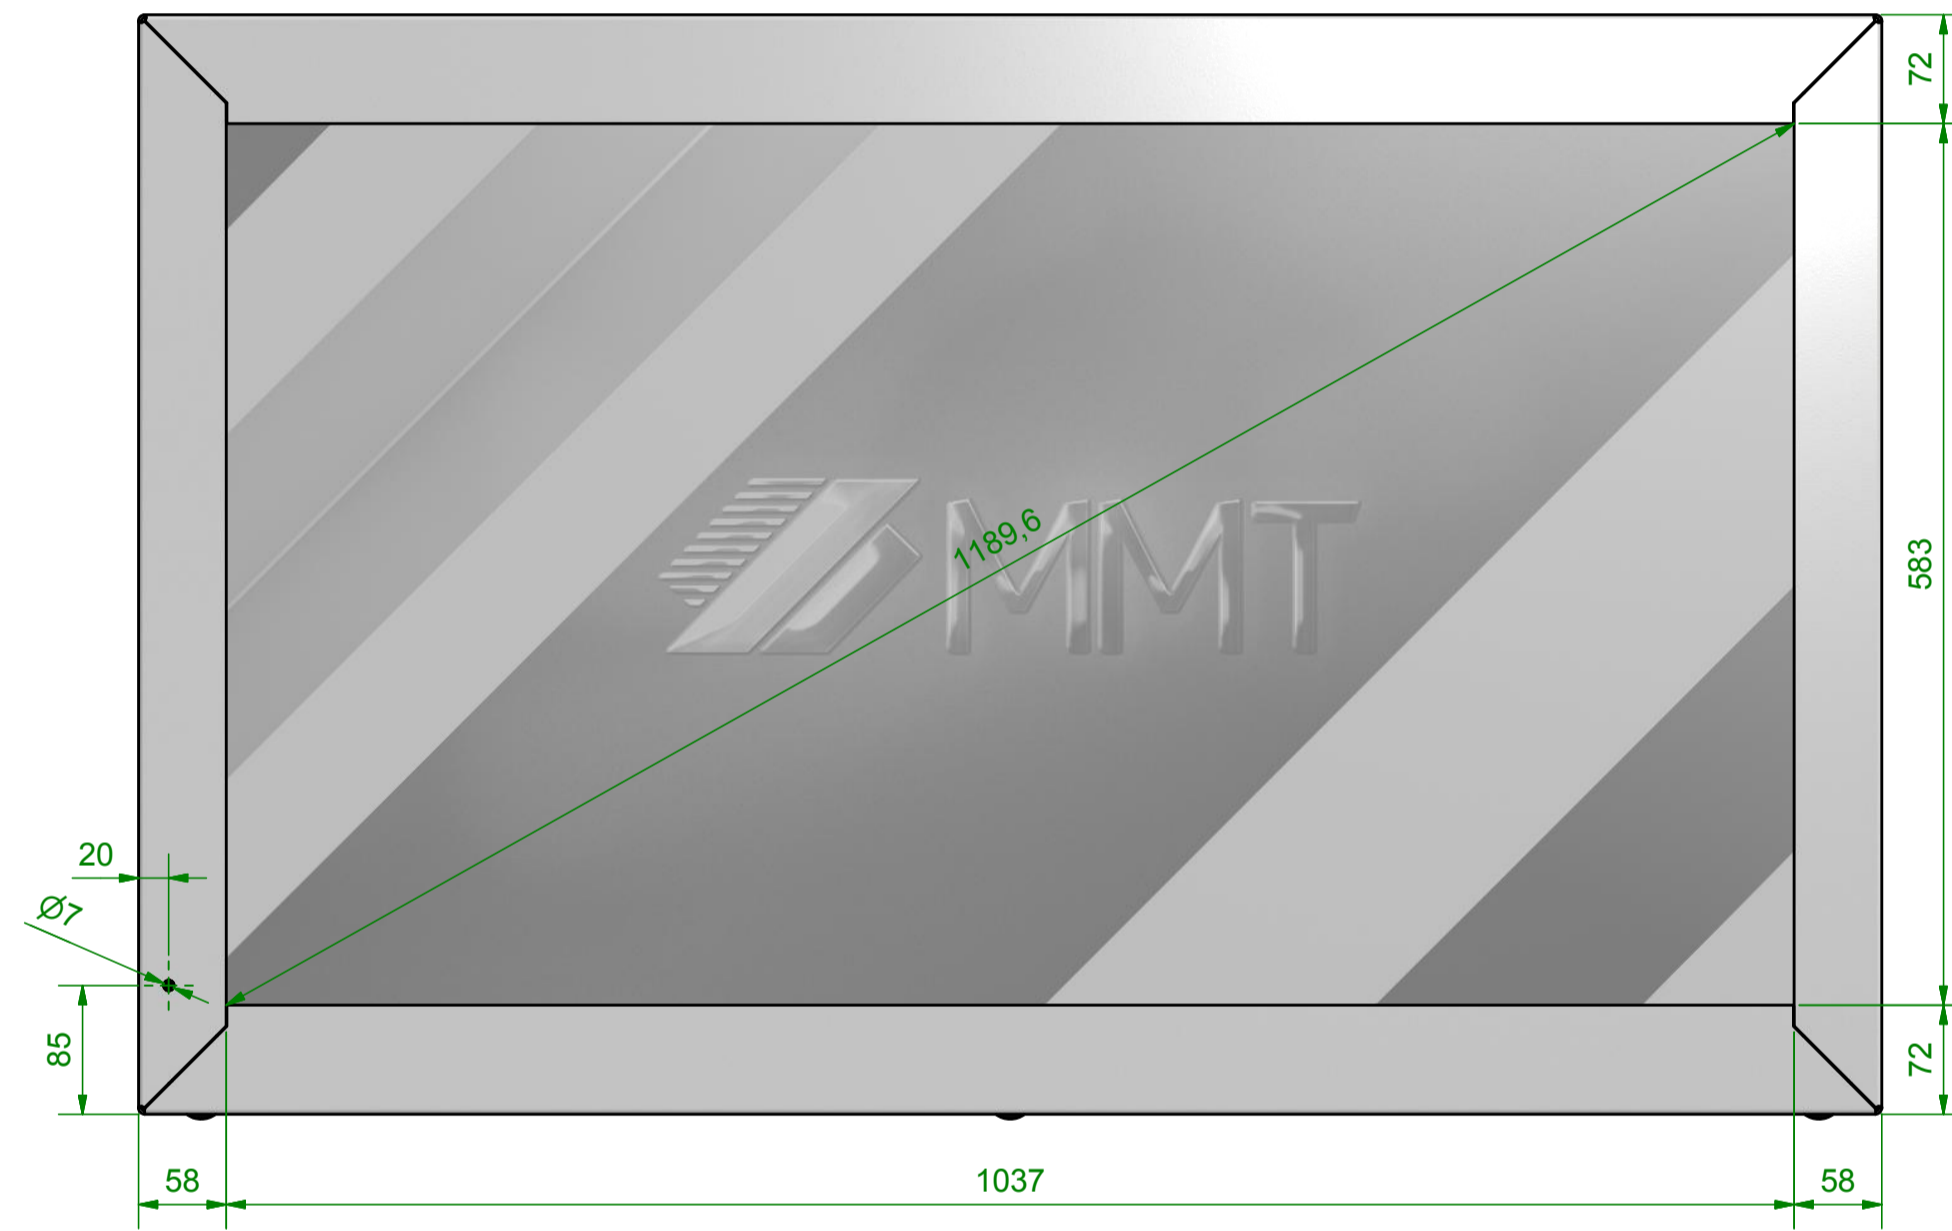

Bottom View  
1:5

Righthand View  
1:5

Front View  
1:5

Lefthand View  
1:5

Back View  
1:5

Top View  
1:5

Isometric View  
1:10

item	designation
1	PEM C14 (Power Input)
2	USB
3	HDMI 1
4	HDMI 2
5	VGA
6	Audio In
7	USB Touch
8	Control Keys

size (inch): <b>47"</b>	product / model: <b>HYPEBOX/HB47</b>	<b>MMT</b>	
drawing no.: <b>Showcase HB474</b>	version: <b>V1.3</b>	MMT GmbH & Co. KG	www.mmt.io
<small>The copying, distribution and utilization of this document as well as the communication of its contents to others without expressed authorization is prohibited. Offenders will be held liable for the payment of damages. All rights reserved in the event of the grant of a patent, utility model or ornamental design registration. (DIN 34)</small>		<small>constructed by:</small> D. Lange	<small>checked by:</small> D. Lange
<small>constructed on:</small> 03.02.2014		<small>drawn on:</small> 17.02.2014	<small>checked on:</small> 01.04.2014
<small>measures without tolerances:</small> machined: DIN ISO 2768 - m    non-machined: DIN ISO 2768 - K    thermal cut: DIN EN ISO 9013 - 1    welded: DIN EN ISO 13920 - B		<small>weight:</small> 35 kg	<small>scale:</small> 1:5
		<small>format:</small> A1	<small>sheet:</small> 1 / 1