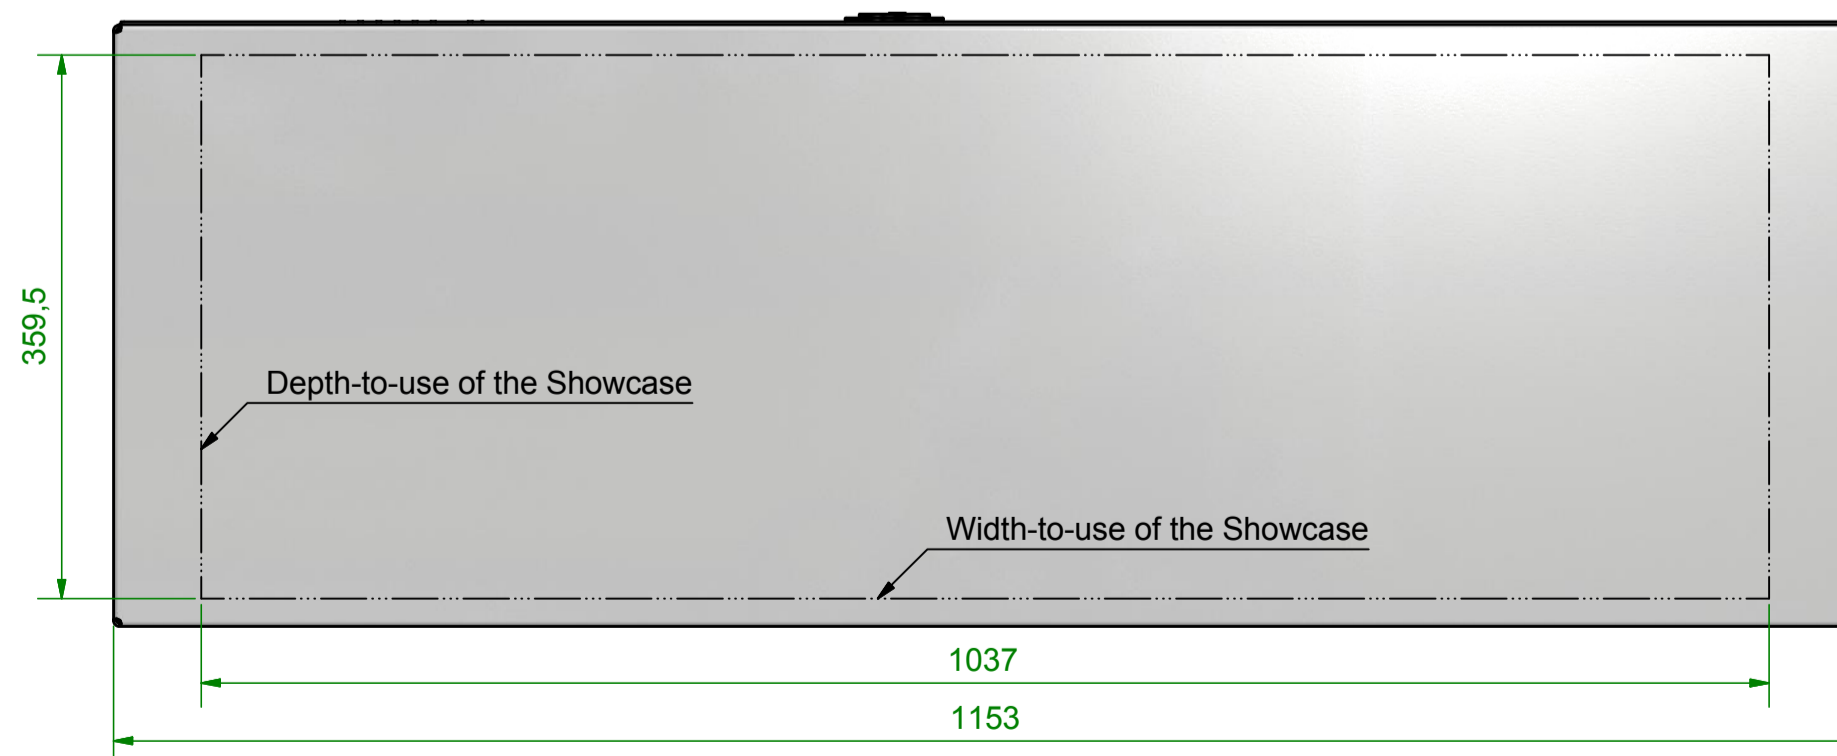

Bottom View  
1:5

Righthand View  
1:5

Front View  
1:5

Lefthand View  
1:5

Back View  
1:5

Top View  
1:5

Isometric View  
1:10

item	designation
1	PEM C14 (Power Input)
2	USB
3	HDMI 1
4	HDMI 2
5	VGA
6	Audio In
7	USB Touch
8	Control Keys

size (inch): <b>47"</b>	product / model: <b>HYPEBOX/HB47</b>	<b>MMT</b>	
drawing no.: <b>Showcase HB474</b>	version: <b>V1.3</b>	MMT GmbH & Co. KG	www.mmt.io
<small>The copying, distribution and utilization of this document as well as the communication of its contents to others without expressed authorization is prohibited. Offenders will be held liable for the payment of damages. All rights reserved in the event of the grant of a patent, utility model or ornamental design registration. (DIN 34)</small>		<small>constructed by:</small> D. Lange	<small>checked by:</small> D. Lange
<small>constructed on:</small> 03.02.2014		<small>drawn on:</small> 17.02.2014	<small>checked on:</small> 01.04.2014
<small>measures without tolerances:</small> machined: DIN ISO 2768 - m    non-machined: DIN ISO 2768 - K    thermal cut: DIN EN ISO 9013 - 1    welded: DIN EN ISO 13920 - B		<small>weight:</small> 35 kg	<small>scale:</small> 1:5
		<small>format:</small> A1	<small>sheet:</small> 1 / 1