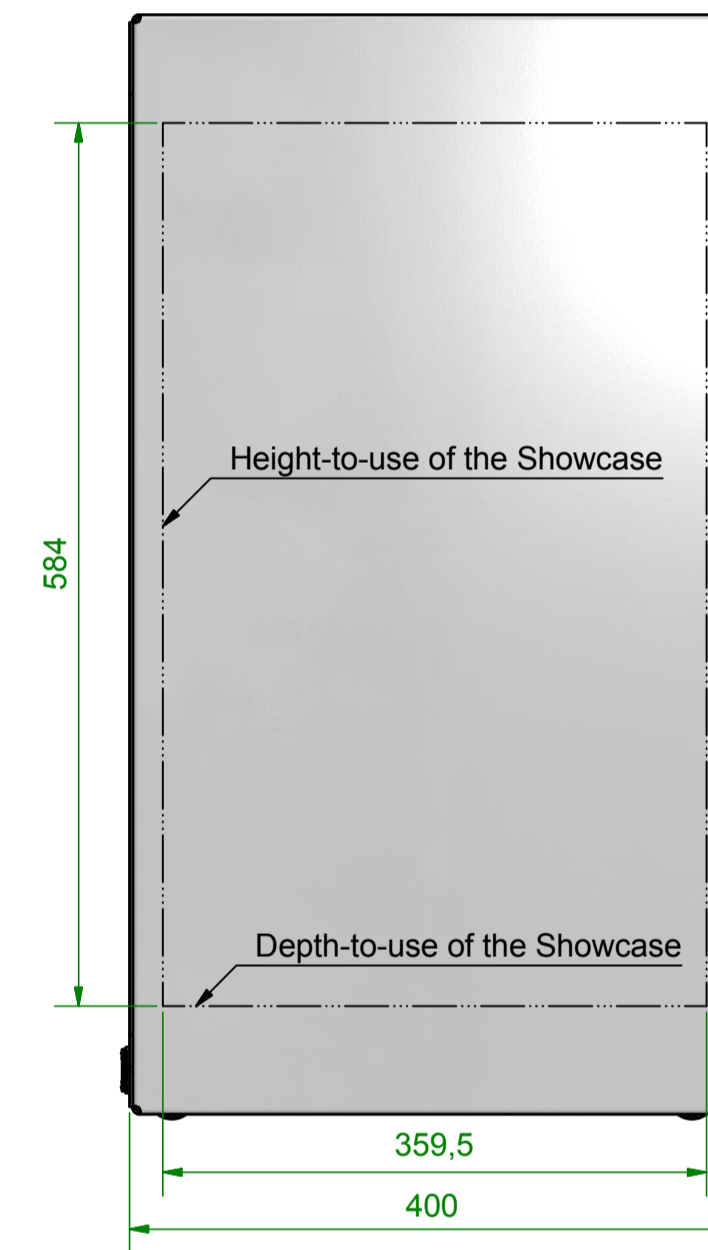

Bottom View  
1:5

Righthand View  
1:5

Front View  
1:5

Lefthand View  
1:5

Back View  
1:5

Top View  
1:5

Isometric View  
1:10

item	designation
1	PEM C14 (Power Input)
2	USB
3	HDMI 1
4	HDMI 2
5	VGA
6	Audio In
7	USB Touch
8	Control Keys

size (inch): <b>47"</b>	product / model: <b>HYPEBOX/HB47</b>	<b>MMT</b>	
drawing no.: <b>Showcase HB474</b>	version: <b>V1.3</b>	MMT GmbH & Co. KG	www.mmt.io
<small>The copying, distribution and utilization of this document as well as the communication of its contents to others without expressed authorization is prohibited. Offenders will be held liable for the payment of damages. All rights reserved in the event of the grant of a patent, utility model or ornamental design registration. (DIN 34)</small>		<small>constructed by:</small> D. Lange	<small>checked by:</small> D. Lange
<small>constructed on:</small> 03.02.2014		<small>drawn on:</small> 17.02.2014	<small>checked on:</small> 01.04.2014
<small>measures without tolerances:</small> machined: DIN ISO 2768 - m    non-machined: DIN ISO 2768 - K    thermal cut: DIN EN ISO 9013 - 1    welded: DIN EN ISO 13920 - B		<small>weight:</small> 35 kg	<small>scale:</small> 1:5
		<small>format:</small> A1	<small>sheet:</small> 1 / 1