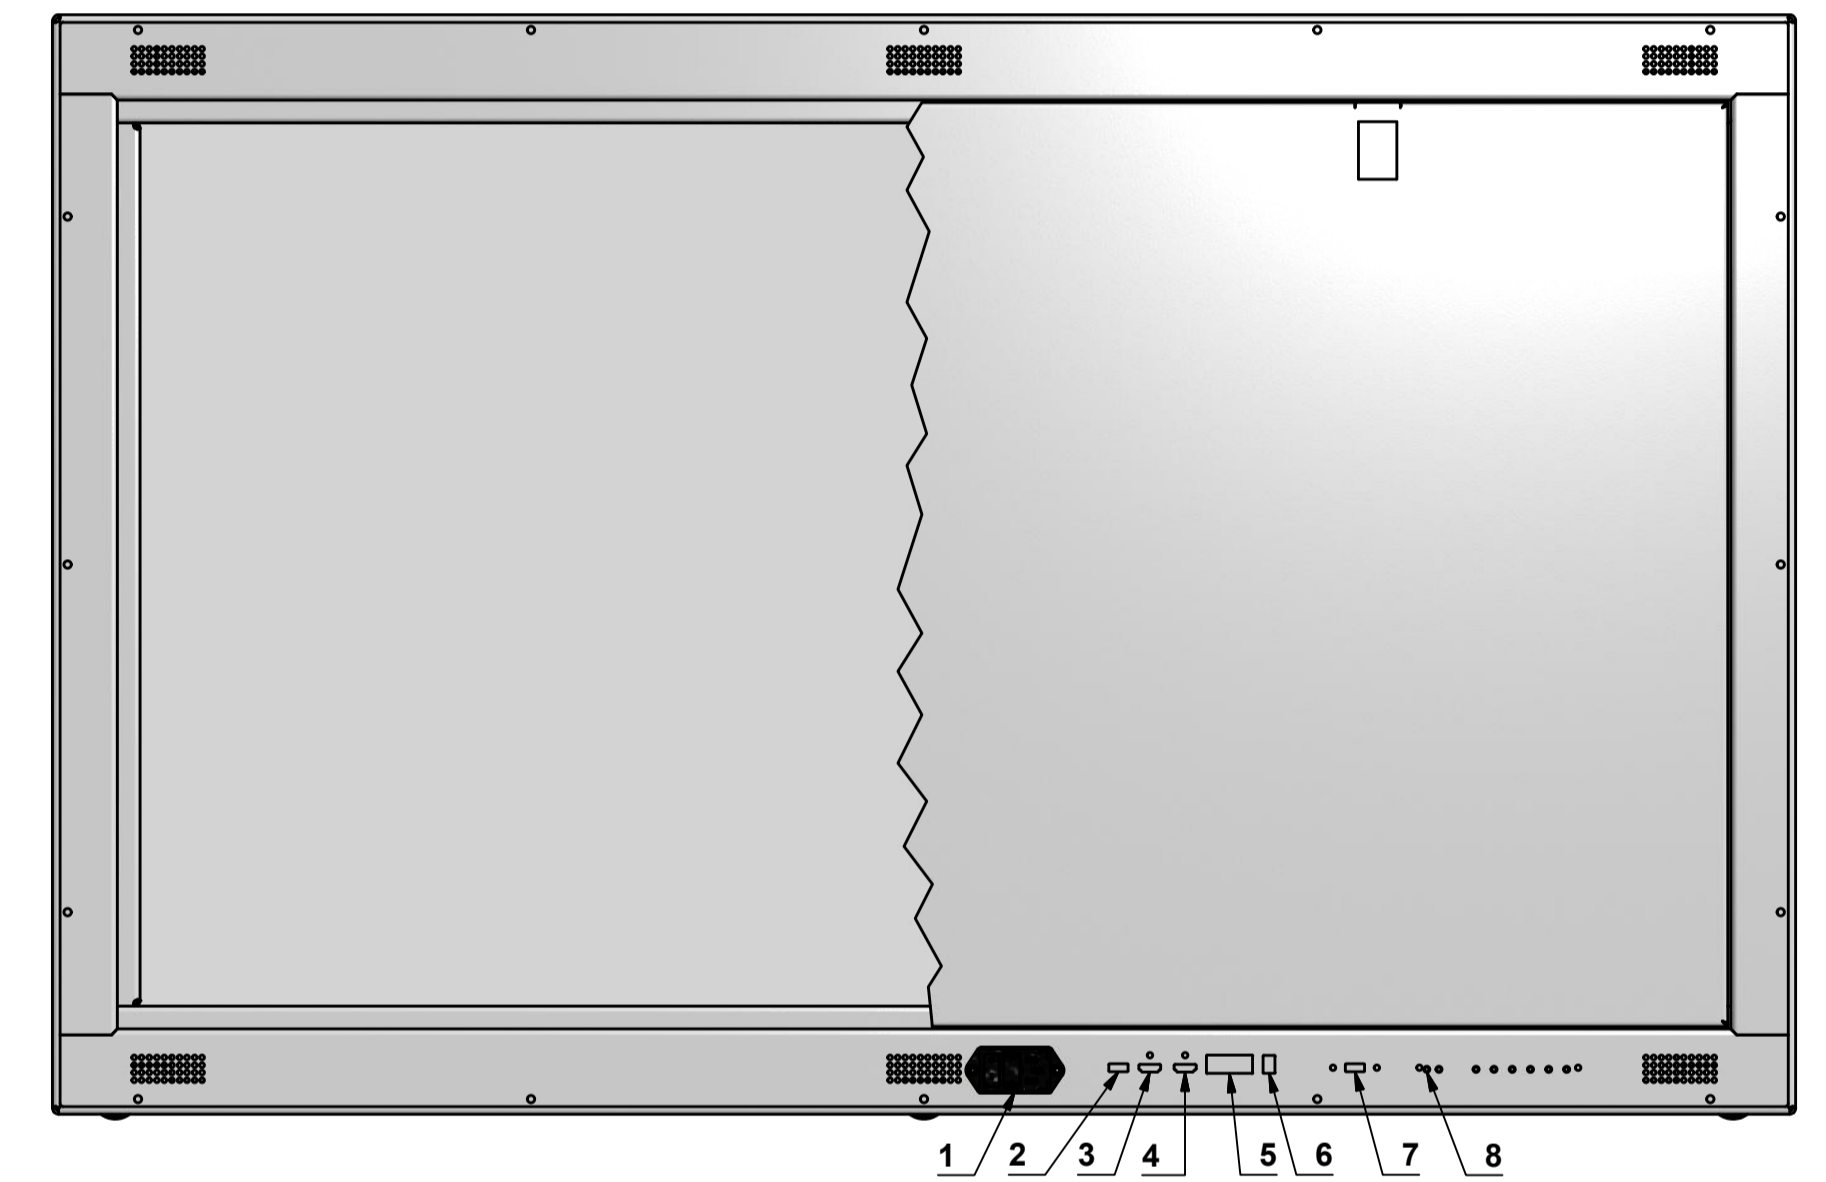

Bottom View  
1:5

Righthand View  
1:5

Front View  
1:5

Lefthand View  
1:5

Back View  
1:5

Top View  
1:5

Isometric View  
1:10

item	designation
1	PEM C14 (Power Input)
2	USB
3	HDMI 1
4	HDMI 2
5	VGA
6	Audio In
7	USB Touch
8	Control Keys

size (inch): <b>47"</b>	product / model: <b>HYPEBOX/HB47</b>	<b>MMT</b>	
drawing no.: <b>Showcase HB474</b>	version: <b>V1.3</b>	MMT GmbH & Co. KG	www.mmt.io
<small>The copying, distribution and utilization of this document as well as the communication of its contents to others without expressed authorization is prohibited. Offenders will be held liable for the payment of damages. All rights reserved in the event of the grant of a patent, utility model or ornamental design registration. (DIN 34)</small>		<small>constructed by:</small> D. Lange	<small>checked by:</small> D. Lange
<small>constructed on:</small> 03.02.2014		<small>drawn on:</small> 17.02.2014	<small>checked on:</small> 01.04.2014
<small>measures without tolerances:</small> machined: DIN ISO 2768 - m    non-machined: DIN ISO 2768 - K    thermal cut: DIN EN ISO 9013 - 1    welded: DIN EN ISO 13920 - B		<small>weight:</small> 35 kg	<small>scale:</small> 1:5
		<small>format:</small> A1	<small>sheet:</small> 1 / 1