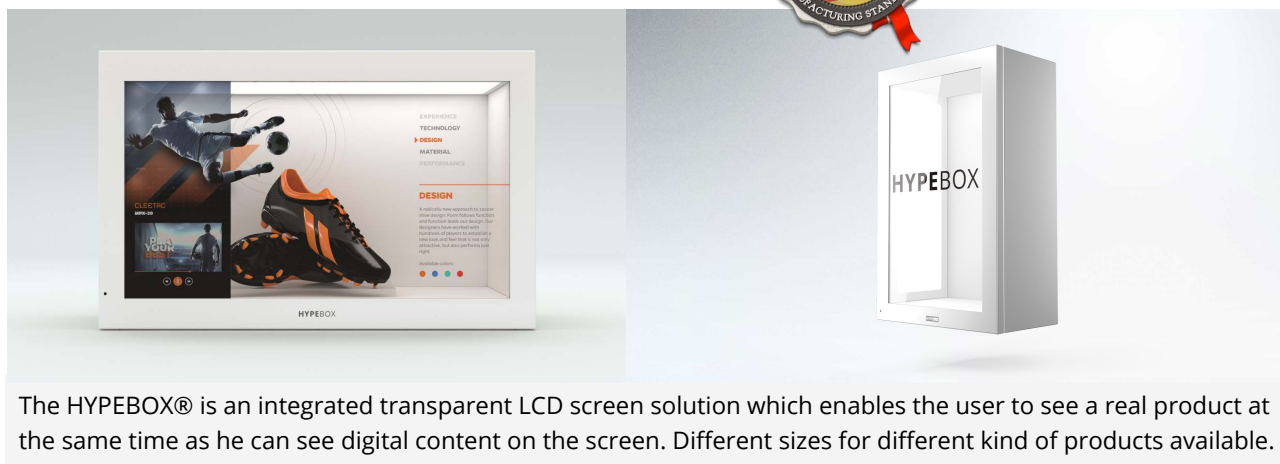

Transparent Display Showcase

HYPEBOX®

The HYPEBOX® is an integrated transparent LCD screen solution which enables the user to see a real product at the same time as he can see digital content on the screen. Different sizes for different kind of products available.

SPECIFICATIONS

CONSTRUCTION	Aluminium showcase
COLOR	RAL 9016 white (customizable on request)
ILLUMINATION	High Brightness LED Backlight
ORIENTATION	Landscape & Portrait Mode
PANEL	Transparent LCD (FHD or 4K UHD)
TRANSPARENCY	Transmittance 15% (all sizes)
CONTRAST	3.000:1
REFRESH RATE	60 Hz
COLORS	16,7 Mil
VIEWING ANGLE	178° in all directions
TOUCH TECHNOLOGY	PQ-Labs Cell-Imaging IR
TOUCH METHOD	Finger, gloved hand or any other pointer
CALIBRATION	Not required - Plug'n'Play
CONNECTIONS	USB to use the internal mediaplayer HDMI to use with external PC / Player USB Touch to use with external PC
OPERATING CONDITIONS	Storage -20°C to 65°C Working 0°C to 40°C
POWER SUPPLY	100-240V (50/60 Hz)
SAFETY GLASS	4mm toughened safety glass from 32"
MEDIAPLAYER	Integrated by default in all models
INTEGRATED PC	Windows PC or Android Player optional
SPEAKERS	Available for 19" and 21.5" only
OS	Android, Windows, Linux, Mac OS X any Mediaplayer
WARRANTY	2 Years parts and labor

SPECIAL FEATURES

- Real MultiTouch (10TP)
- Highest Transparency on the market
- Auto-play content from USB on power up
- High contrast ratio for bright colors and powerful black pixel covering
- Made for continuous operation 24/7
- Lifespan 80.000 hours
- Lockable back door